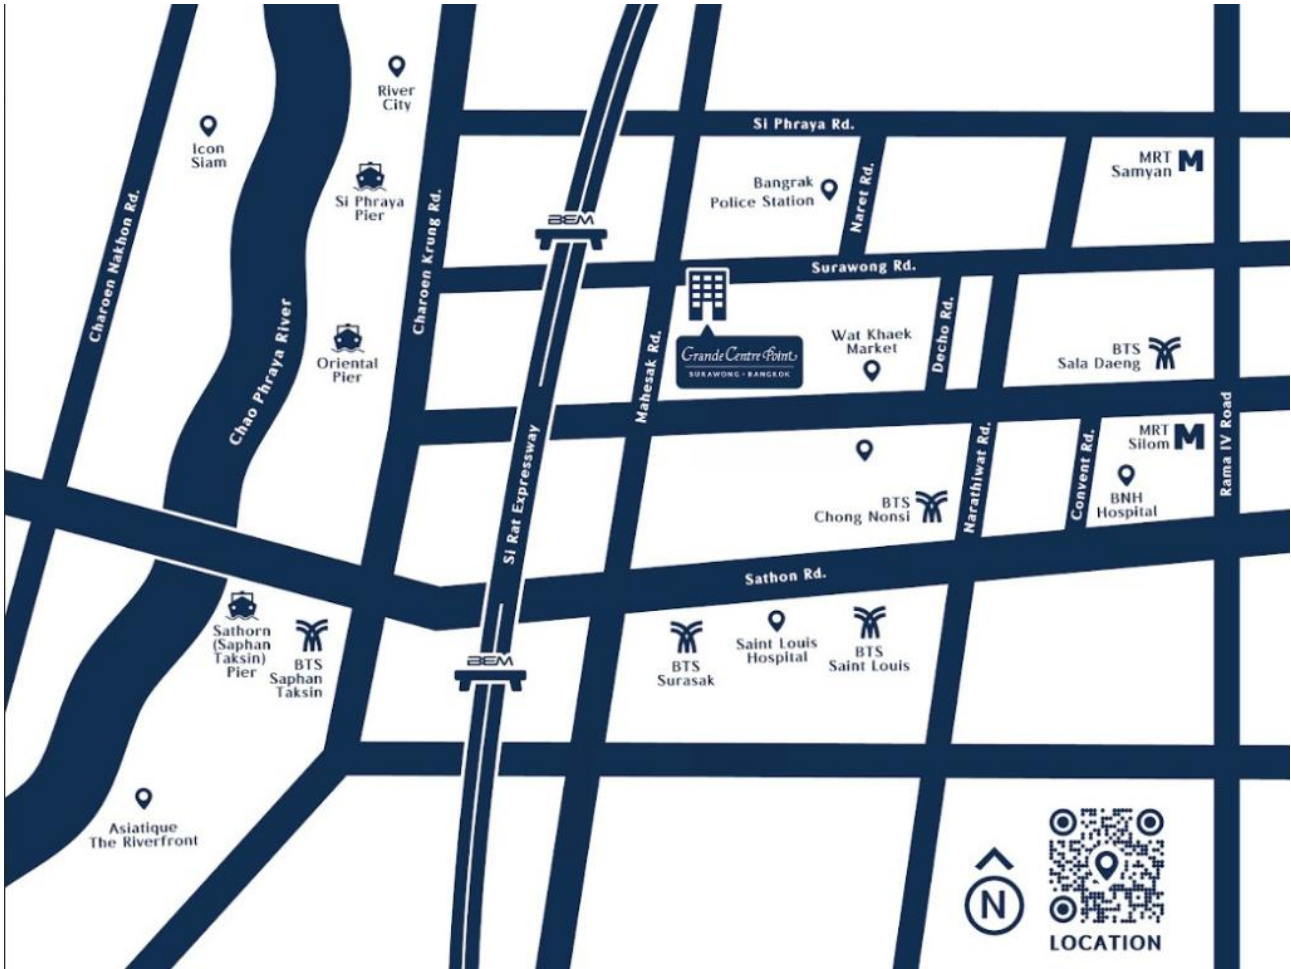

Map of the 2026 Annual General Meeting Venue

Grande Centre Point Surawong Bangkok

Located at 299 Surawong Road, Bang Rak District, Bangkok 10500, Thailand

Tel. 02 079 5888